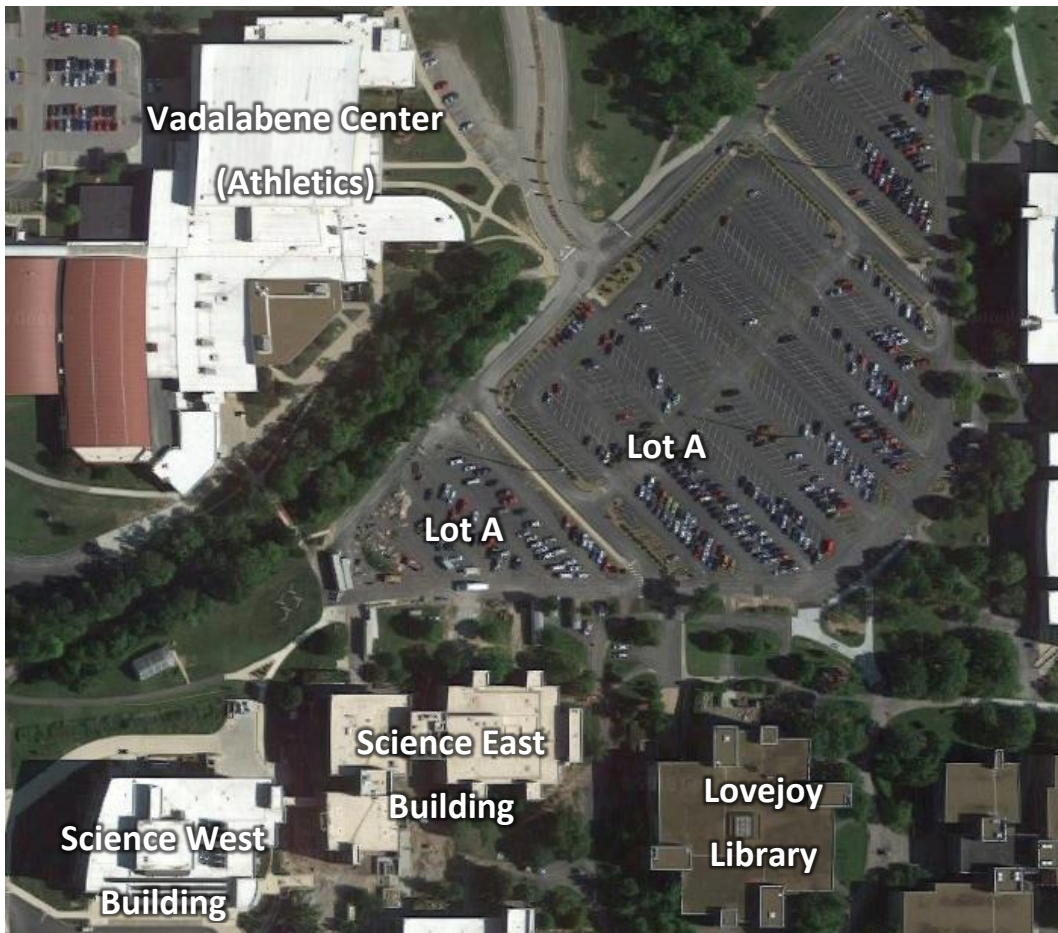

Directions to SIUE Campus

Here's how to access campus from each interstate system:

From north of campus: Take I-55 South to Illinois 143 West (Exit 23) straight at the light onto Governor's Parkway. Take Governor's Parkway straight to campus.

From west of campus: Take I-70 to I-270 East into Illinois. If you are crossing into Illinois on the Jefferson Barracks Bridge, take I-255 North (Chicago) to I-270 East at Illinois 157 North exit. Use the I-270 directions below for the final directions to campus.

Please Park in Lot A. Do not park in metered parking.

Directions from Parking Lot A to STEM Resource Center

Online campus map: <http://www.siu.edu/maps/tour/parking.shtml>

View of the Science East Building from Lot A

1. From Parking Lot A Head south towards the Science East Building located to the west of Lovejoy Library.
2. You can enter the building through the main entrance up the small staircase.
3. Once you enter, you will be in the main lobby. Take the hallway to your left to wing 1200 past the stairwell and turn right once you come through the firedoors.
4. Look for the glass windows and door to the STEM Center to your right as you head around that hallway.